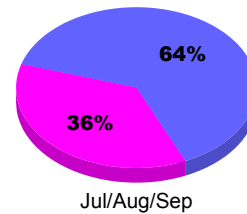

Membership Results
2011-2012

Membership
2010-2011

Month	Net Memb Goal	Actual New Memb	Actual Dropped Memb	Gain/Loss of Memb	Gain/Loss of Memb
Jul/Aug/Sep		15	-36	-21	-21
Totals		15	-36	-21	-21

Membership Results 2011-2012

Goal, New, Dropped, Gain/Loss

Comparison of Membership Gain/Loss

Current Year Compared to the Previous Year

Gender Comparison 2011-2012

Male Female