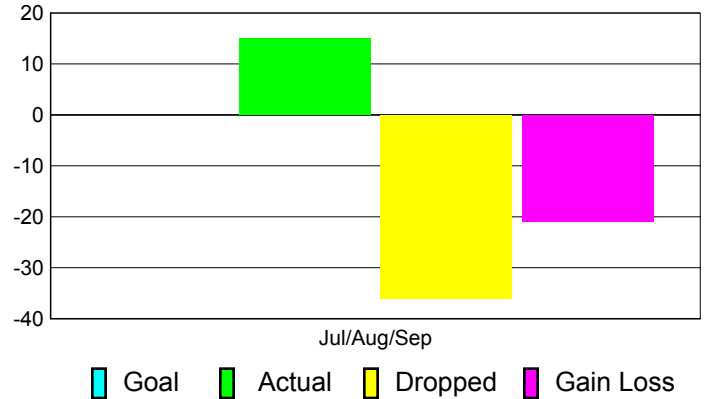

Membership Results 2011-2012

Goal, New, Dropped, Gain/Loss